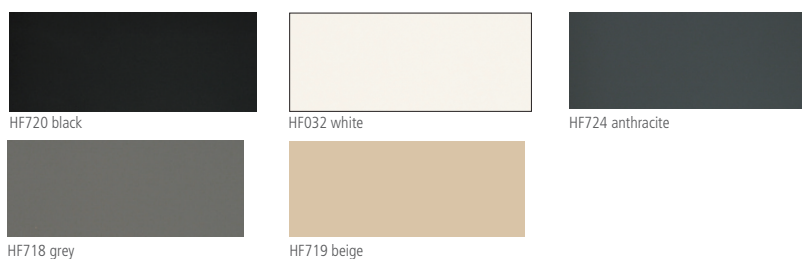

Wood stains

* not for bodies

Colour stains (for beech surfaces)

MFC (laminates) / HPL (high pressure laminates)

HPL Fenix

Compact top

Metal colours

Fabric covers

For accessory panels, upholstery *float_fx* pedestals, fabric backs *float_fx* cabinets as well as modesty panels *veron* acc. to price list.

Possible deviations from the original colour shade are a result of printing techniques and do not constitute cause for complaint.