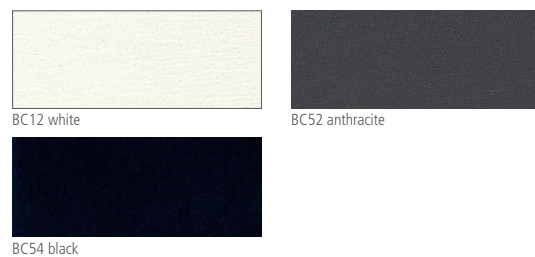

Wood stains

* not for bodies

Colour stains (for beech surfaces)

MFC (laminates) / HPL (high pressure laminates)

HPL Fenix

Compact top

Metal colours

Fabric covers

For accessory panels, upholstery *float_fx* pedestals, fabric backs *float_fx* cabinets as well as modesty panels *veron* acc. to price list.

Possible deviations from the original colour shade are a result of printing techniques and do not constitute cause for complaint.